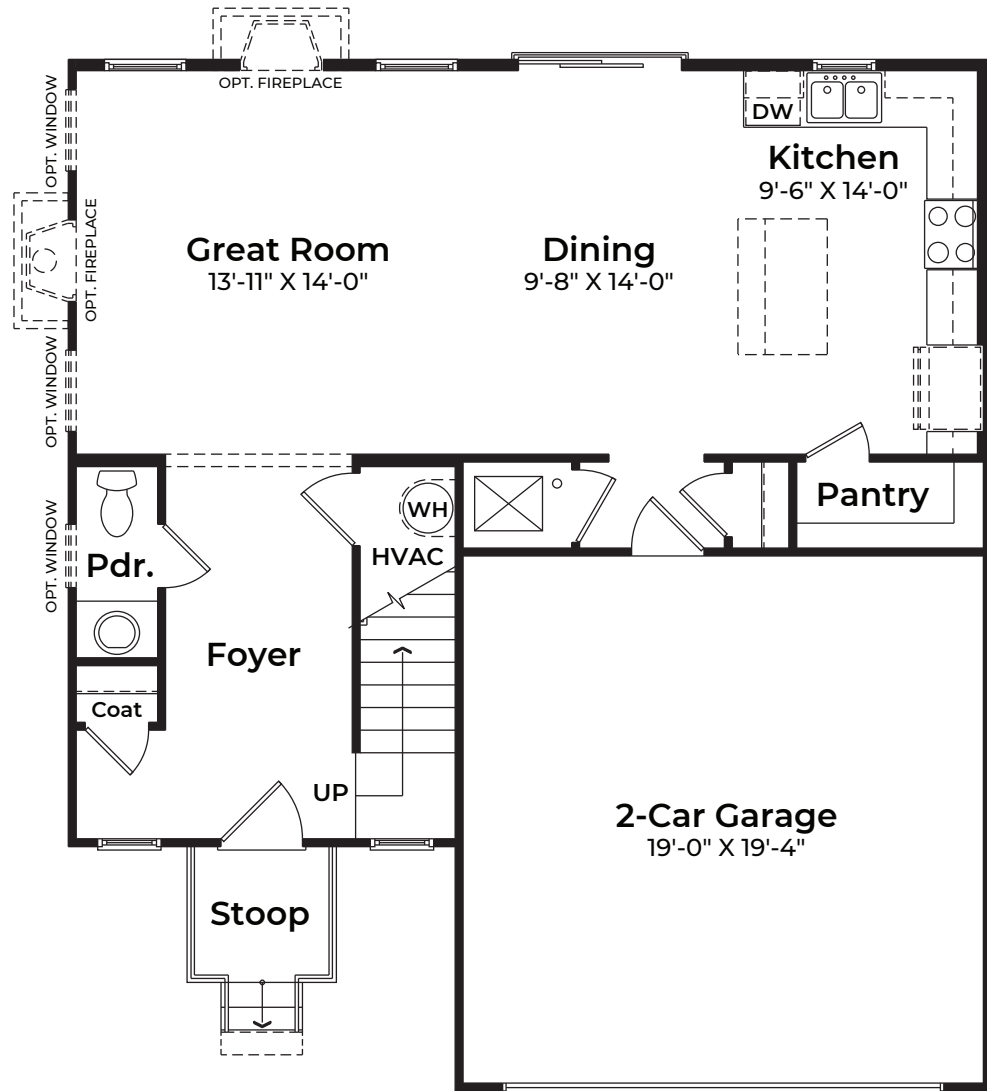

# The Drew

3 Bedrooms | 2.5 Bathrooms | 2-Car Garage | 1,558+ SF

**Optional Finished Basement**

**OPTIONAL LOWER LEVEL**

**FEDERAL**

**FEDERAL WITH  
OPTIONAL 4TH BEDROOM**

**EASTERN SEABOARD**

**EASTERN SEABOARD WITH  
OPTIONAL 4TH BEDROOM**

**CRAFTSMAN WITH  
OPTIONAL 4TH BEDROOM**

**CRAFTSMAN**

BASE PRICE .....	
HOMESITE NUMBER .....	
HOMESITE PREMIUM .....	
OPTIONS .....	
TOTAL .....	

w/ Optional Lower Level

MAIN LEVEL ON SLAB

w/ Optional Upper Level

UPPER LEVEL