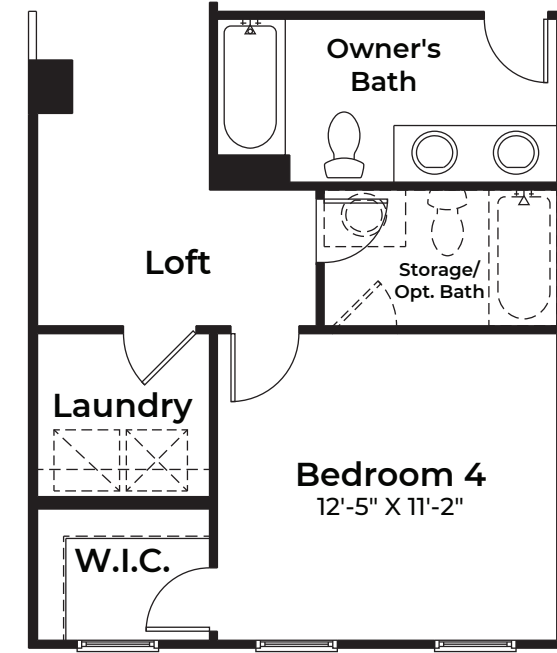

# The Drew

3 Bedrooms | 2.5 Bathrooms | 2-Car Garage | 1,558+ SF

**Optional Finished Basement**

**OPTIONAL LOWER LEVEL**

**FEDERAL**

**FEDERAL WITH  
OPTIONAL 4TH BEDROOM**

**EASTERN SEABOARD**

**EASTERN SEABOARD WITH  
OPTIONAL 4TH BEDROOM**

**CRAFTSMAN WITH  
OPTIONAL 4TH BEDROOM**

**CRAFTSMAN**

BASE PRICE .....	
HOMESITE NUMBER .....	
HOMESITE PREMIUM .....	
OPTIONS .....	
TOTAL .....	

w/ Optional Lower Level

MAIN LEVEL ON SLAB

w/ Optional Upper Level

UPPER LEVEL