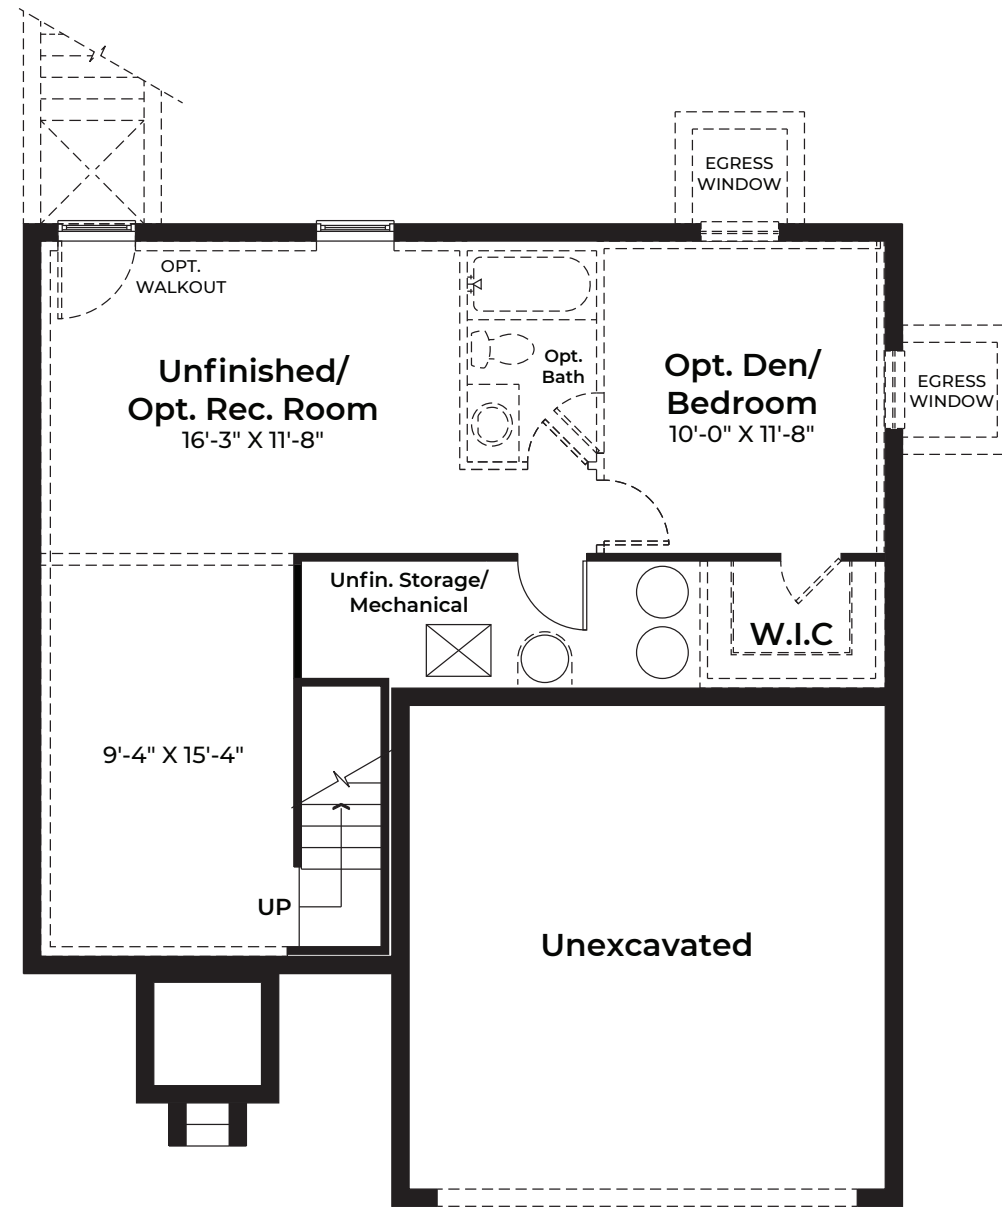

# The Drew

3 Bedrooms | 2.5 Bathrooms | 2-Car Garage | 1,558+ SF

**Optional Finished Basement**

**OPTIONAL LOWER LEVEL**

**FEDERAL**

**FEDERAL WITH  
OPTIONAL 4TH BEDROOM**

**EASTERN SEABOARD**

**EASTERN SEABOARD WITH  
OPTIONAL 4TH BEDROOM**

**CRAFTSMAN WITH  
OPTIONAL 4TH BEDROOM**

**CRAFTSMAN**

BASE PRICE .....	
HOMESITE NUMBER .....	
HOMESITE PREMIUM .....	
OPTIONS .....	
TOTAL .....	

w/ Optional Lower Level

MAIN LEVEL ON SLAB

w/ Optional Upper Level

UPPER LEVEL