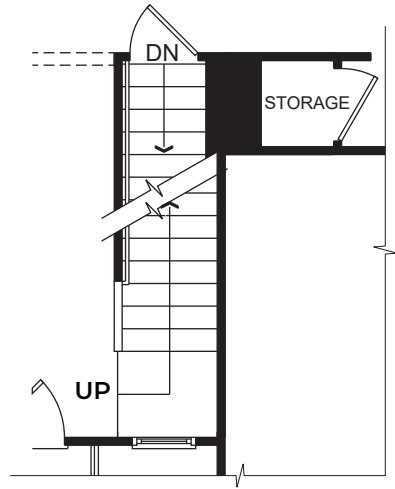

# The Drew

3 Bedrooms | 2.5 Bathrooms | 2-Car Garage | 1,558+ SF

**Optional Finished Basement**

**OPTIONAL LOWER LEVEL**

**FEDERAL**

**FEDERAL WITH  
OPTIONAL 4TH BEDROOM**

**EASTERN SEABOARD**

**EASTERN SEABOARD WITH  
OPTIONAL 4TH BEDROOM**

**CRAFTSMAN WITH  
OPTIONAL 4TH BEDROOM**

**CRAFTSMAN**

BASE PRICE .....	
HOMESITE NUMBER .....	
HOMESITE PREMIUM .....	
OPTIONS .....	
TOTAL .....	

w/ Optional Lower Level

MAIN LEVEL ON SLAB

w/ Optional Upper Level