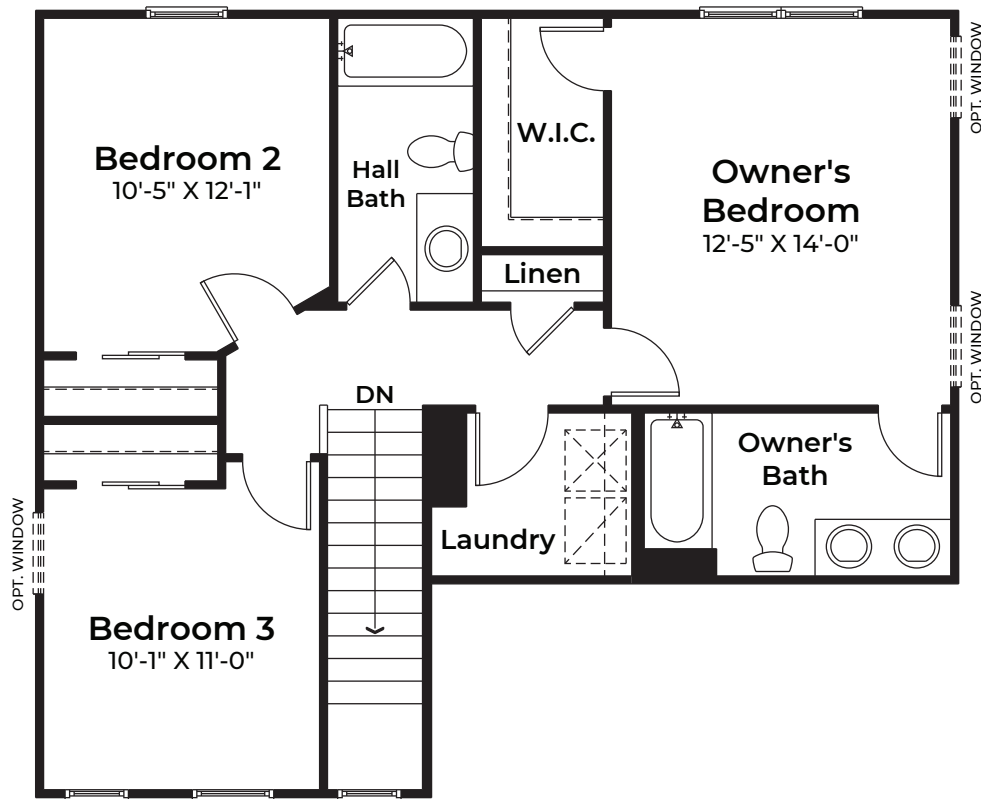

# The Drew

3 Bedrooms | 2.5 Bathrooms | 2-Car Garage | 1,558+ SF

**Optional Finished Basement**

**OPTIONAL LOWER LEVEL**

**FEDERAL**

**FEDERAL WITH  
OPTIONAL 4TH BEDROOM**

**EASTERN SEABOARD**

**EASTERN SEABOARD WITH  
OPTIONAL 4TH BEDROOM**

**CRAFTSMAN WITH  
OPTIONAL 4TH BEDROOM**

**CRAFTSMAN**

BASE PRICE .....	
HOMESITE NUMBER .....	
HOMESITE PREMIUM .....	
OPTIONS .....	
TOTAL .....	

w/ Optional Lower Level

MAIN LEVEL ON SLAB

w/ Optional Upper Level

UPPER LEVEL