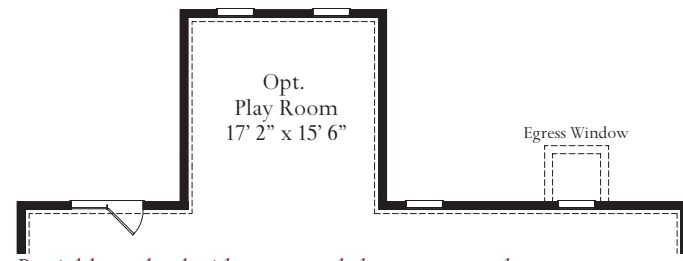

The Raleigh II

Partial lower level with opt. extended great room and opt. sunroom

Partial lower level with opt. sunroom

Partial lower level with opt. extended great room

LOWER LEVEL

{ Elevation 2 }

This home allows flexibility for any lifestyle... offering four bedrooms and 3 ½ bathroom is just the beginning! The main level is well-designed with a living room/ library, dining room and master suite. The kitchen in the Raleigh II is the heart of the home, with an included gourmet layout, expansive island with seating area and breakfast nook. Generously sized bedrooms are featured on the second floor and there is a luxury option for a second Master Suite and a Bonus Room as well. With available luxury upgrades of the morning room, sun room and extended great room, there is plenty of room for expansion. Basement finishing options allow for even more living space with an optional rec room, den, hobby room and an additional full bath.