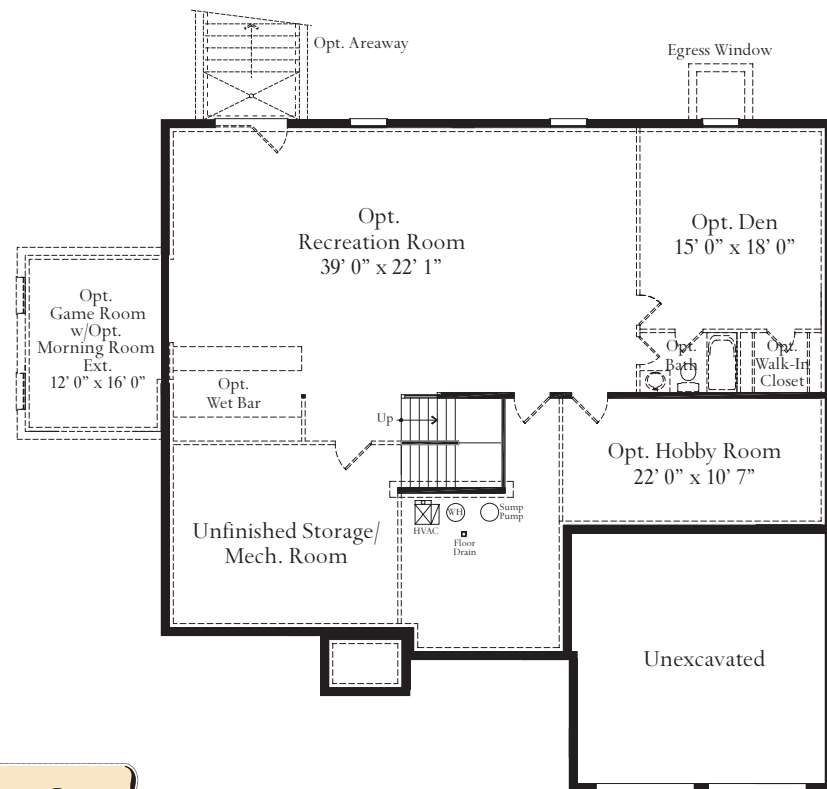

The Raleigh II

Partial lower level with opt. extended great room and opt. sunroom

Partial lower level with opt. sunroom

Partial lower level with opt. extended great room

LOWER LEVEL

{ Elevation 2 }

This home allows flexibility for any lifestyle... offering four bedrooms and 3 ½ bathroom is just the beginning! The main level is well-designed with a living room/ library, dining room and master suite. The kitchen in the Raleigh II is the heart of the home, with an included gourmet layout, expansive island with seating area and breakfast nook. Generously sized bedrooms are featured on the second floor and there is a luxury option for a second Master Suite and a Bonus Room as well. With available luxury upgrades of the morning room, sun room and extended great room, there is plenty of room for expansion. Basement finishing options allow for even more living space with an optional rec room, den, hobby room and an additional full bath.