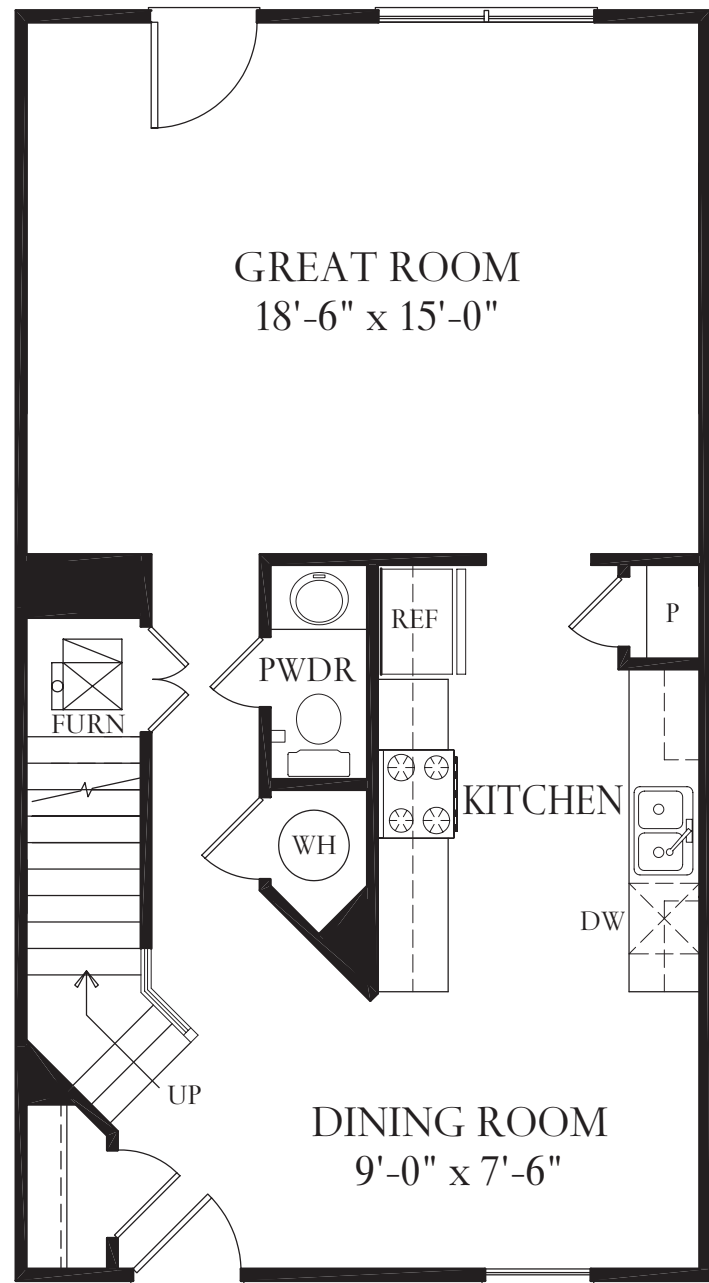

The Martha Washington

The Martha Washington starts at 1,416 square feet.

ATLANTIC BUILDERS
EXPERIENCE THE DIFFERENCE

ATLANTIC BUILDERS
EXPERIENCE THE DIFFERENCE

The Martha Washington

First Floor Plan - Elevation 1

@ End Condition

MAIN LEVEL

First Floor Plan - Elevation 1

@ End Condition

First Floor Plan - Elevation 2

UPPER LEVEL

These renderings and floorplans are conceptual only. Actual details may vary. This insert is for illustrative purposes only. Atlantic Builders' continuing research and development program means specifications and plans are subject to change without notice. Standard features vary per community. Please consult Community Sales Manager for details.