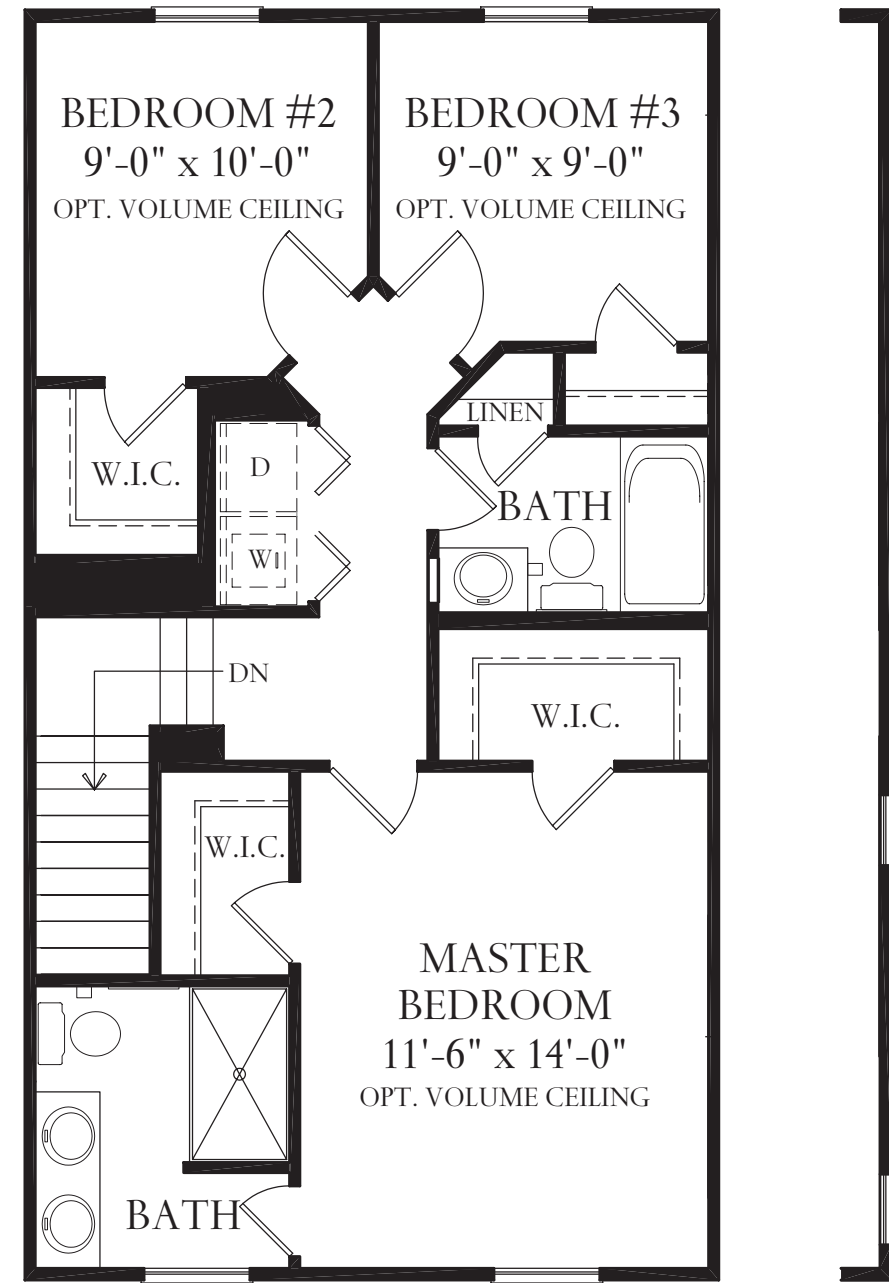

The Martha Washington

The Martha Washington starts at 1,416 square feet.

ATLANTIC BUILDERS
EXPERIENCE THE DIFFERENCE

ATLANTIC BUILDERS
EXPERIENCE THE DIFFERENCE

The Martha Washington

First Floor Plan - Elevation 1

@ End Condition

MAIN LEVEL

First Floor Plan - Elevation 1

@ End Condition

First Floor Plan - Elevation 2

UPPER LEVEL

These renderings and floorplans are conceptual only. Actual details may vary. This insert is for illustrative purposes only. Atlantic Builders' continuing research and development program means specifications and plans are subject to change without notice. Standard features vary per community. Please consult Community Sales Manager for details.